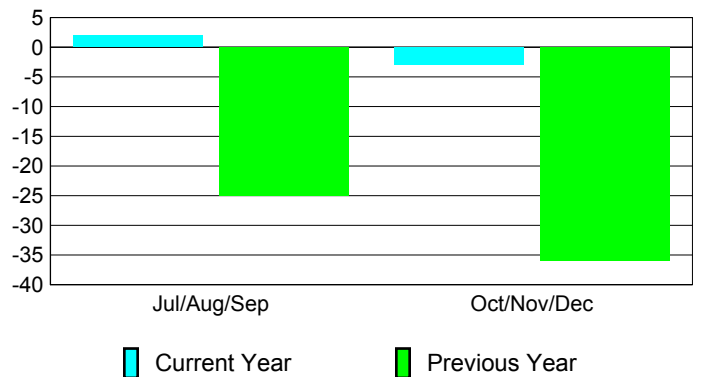

Membership Results 2010-2011

Goal, New, Dropped, Gain/Loss

Comparison of Club Gain/Loss

Current Year Compared to the Previous Year

Comparison of Membership Gain/Loss

Current Year Compared to the Previous Year